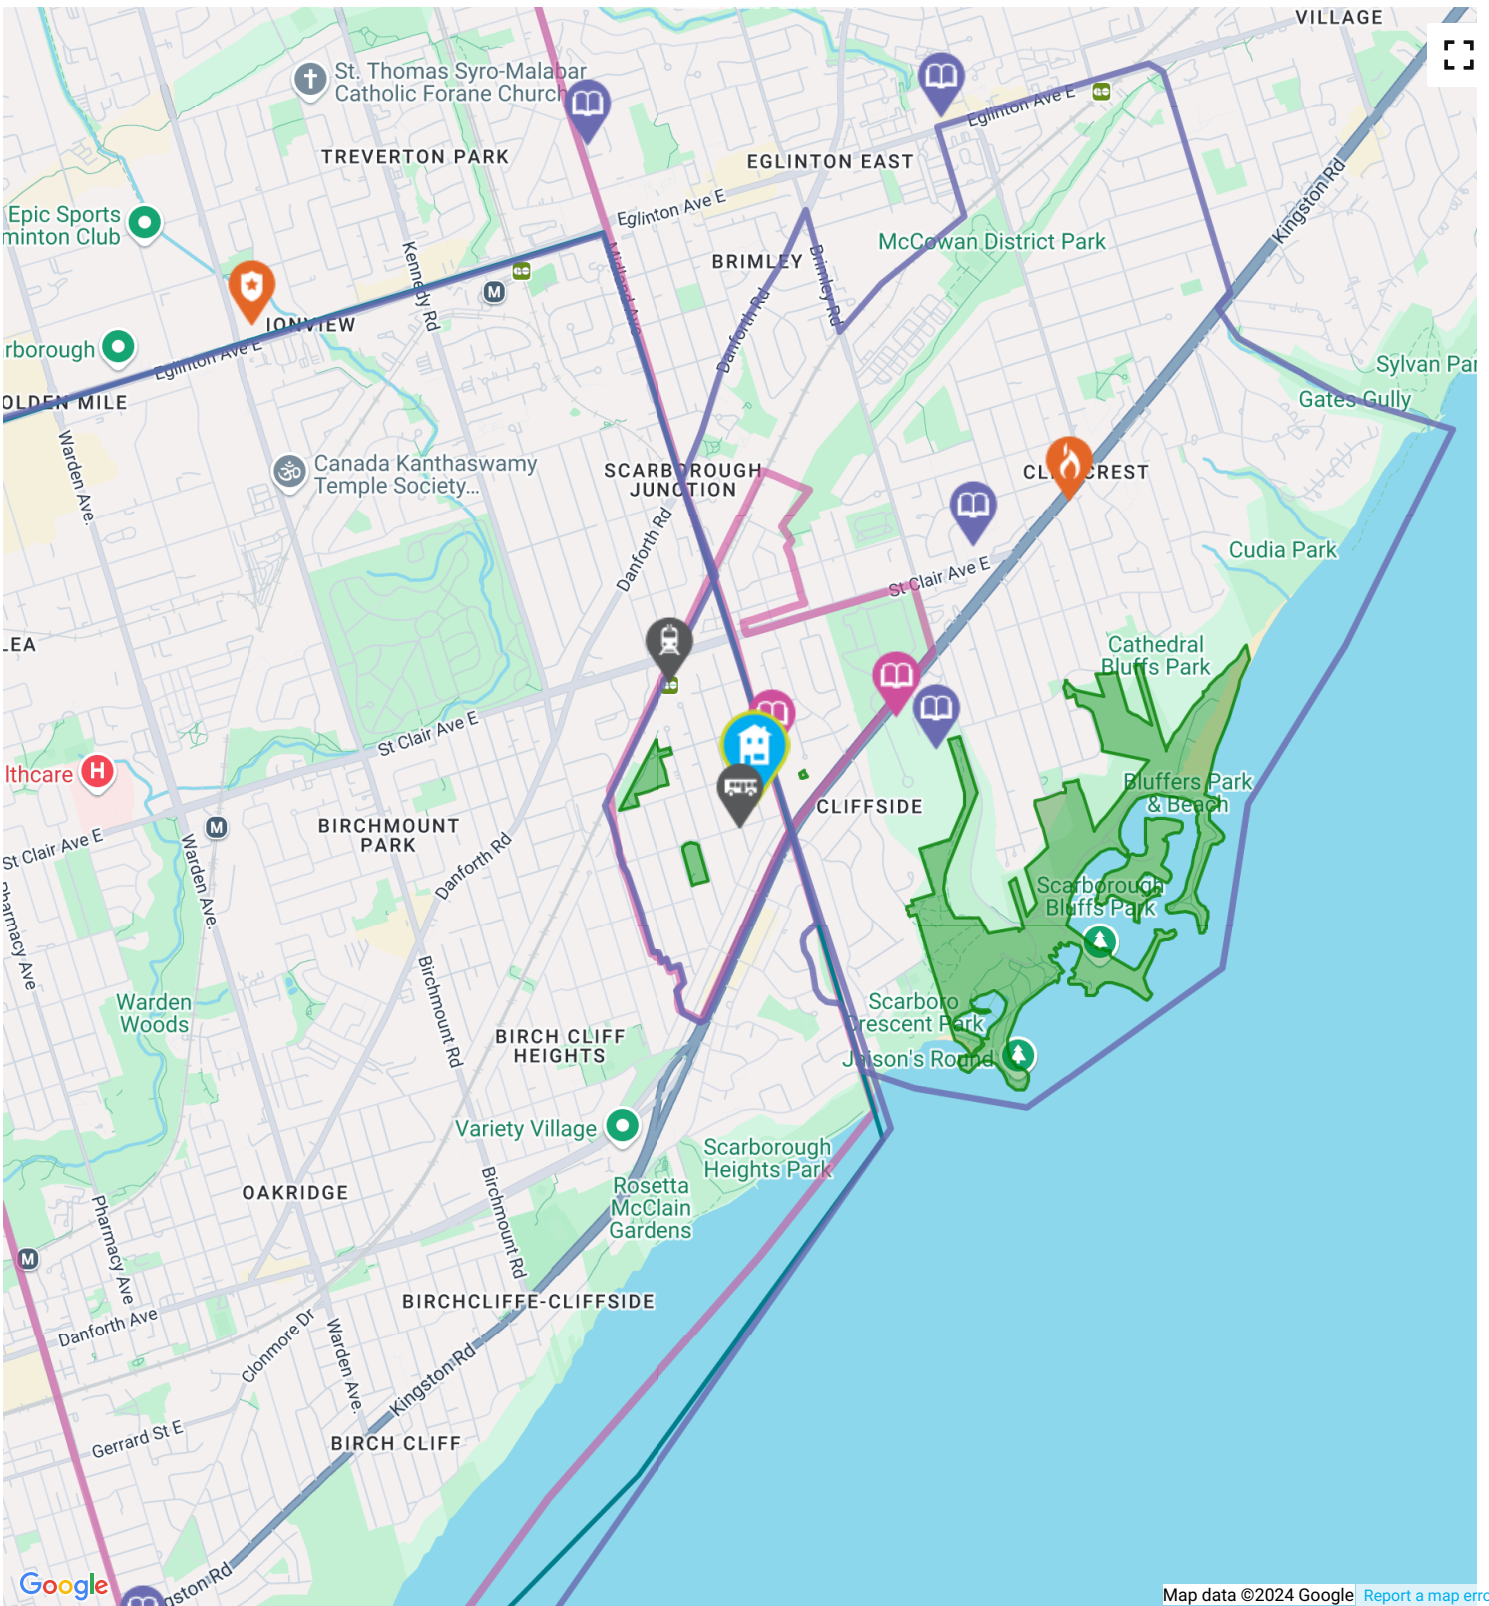

### The nearest rail transit stop is Scarborough GO

about a 9 minute walk - 0.64 KM

<https://www.gotransit.com...>

### The nearest fire station is Fire Station 223

1.89 KM away

**Address** 116 Dorset Rd, Toronto, ON, Canada

<https://www.toronto.ca...>

### The nearest police facility is 41 Division

2.98 KM away

**Address** 2222 Eglinton Ave E, Toronto, ON, M1K 2M2, Canada

<http://www.torontopolice.on.ca...>

Map data ©2024 Google [Report a map error](#)

-   
 Elementary Schools
-   
 Middle Schools
-   
 High Schools
-   
 Transit
-   
 Safety
-   
 Elementary Attendance Zone
-   
 Middle Attendance Zone
-   
 High Attendance Zone
-   
 Parks